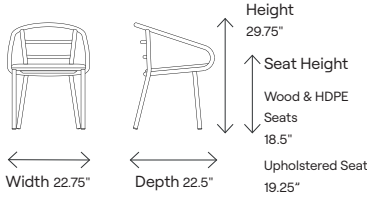

## Dimensions:

Dimensions	103102A	103102B	103102D	103102F
<b>Seat Height</b>	18.5"	19.25"	18.5"	18.5"
<b>Seat Width</b>	19"	19"	19"	19"
<b>Seat Depth</b>	17.5"	18"	17.5"	17.5"
<b>Seat Pan Angle</b>	5.0 °	5.0 °	5.0 °	5.0 °
<b>Backrest Height</b>	13"	12.25"	13"	13"
<b>Backrest Width</b>	14"	14"	14"	14"
<b>Backrest to Seat Angle</b>	95°	95°	95°	95°
<b>Backrest Angle</b>	100°	100°	100°	100°
<b>Arm Height</b>	9.0"	8.25"	9.0"	9.0"
<b>Armrest Length</b>	18.0"	18.0"	18.0"	18.0"
<b>Armrest Width</b>	1.0"	1.0"	1.0"	1.0"
<b>Armrest Set back</b>	0.0"	0.0"	0.0"	0.0"
<b>Width Between Armrests</b>	19.0"	19.0"	19.0"	19.0"
<b>Arm Height From Floor</b>	26.0"	26.0"	26.0"	26.0"