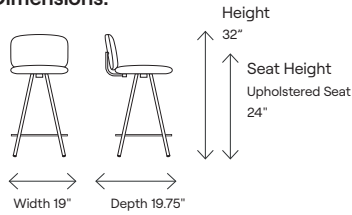

Dimensions:

Model:

Spinni - 113201B

Spinni counter stool with upholstered seat and back

Pricing:

Grade	COM COL	A	B	C	D	E	F	G	H	Yard Sq.ft.
Fabric	1355	1470	1485	1503	1565	1613	1650	1675	1712	1
Leather	1491	1882	1984	2154						17

Dimensions:

Model:

Spinni - 113301B

Spinni bar stool with upholstered seat and back

Pricing:

Grade	COM COL	A	B	C	D	E	F	G	H	Yard Sq.ft.
Fabric	1375	1490	1505	1523	1585	1633	1670	1695	1732	1
Leather	1513	1904	2006	2176						17

To Order Specify:

Product Name

Product Number Or

Seat Type

Frame Finish Or

Quantity

Dimensions	113201B	113301B
Seat Height	24"	30"
Seat Width	15"	15"
Seat Depth	15"	15"
Seat Pan Angle	n/a	n/a
Backrest Height	8"	8"
Backrest Width	15"	15"
Backrest to Seat Angle	100°	100°
Backrest Angle	100°	100°
Footrest Height	5.75"	11.75"