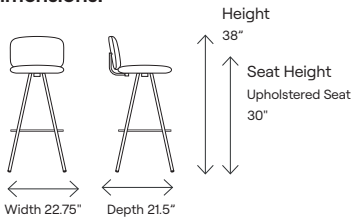

Dimensions:

Model:

Spinni - 113201B

Spinni counter stool with upholstered seat and back

Pricing:

Grade	COM COL	A	B	C	D	E	F	G	H	Yard Sq.ft.
Fabric	1355	1470	1485	1503	1565	1613	1650	1675	1712	1
Leather	1491	1882	1984	2154						17

Dimensions:

Model:

Spinni - 113301B

Spinni bar stool with upholstered seat and back

Pricing:

Grade	COM COL	A	B	C	D	E	F	G	H	Yard Sq.ft.
Fabric	1375	1490	1505	1523	1585	1633	1670	1695	1732	1
Leather	1513	1904	2006	2176						17

To Order Specify:

Product Name

Product Number Or

Seat Type

Frame Finish Or

Quantity

Dimensions	113201B	113301B
Seat Height	24"	30"
Seat Width	15"	15"
Seat Depth	15"	15"
Seat Pan Angle	n/a	n/a
Backrest Height	8"	8"
Backrest Width	15"	15"
Backrest to Seat Angle	100°	100°
Backrest Angle	100°	100°
Footrest Height	5.75"	11.75"