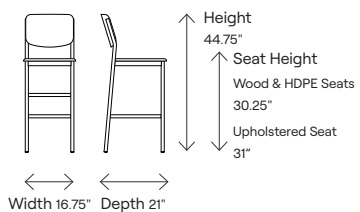

Dimensions:

Model:

- **Resto - 101301A**
  Resto bar stool with white oak seat
- **Resto - 101301D**
  Resto bar stool with 100% recyclable HDPE seat
- **Resto - 101301F**
  Resto bar stool with stained oak seat

Pricing:

	White Oak	HDPE Outdoor	Stained Oak
Seat	825	660	845

- **Resto - 101301B**
  Resto bar stool with upholstered seat

Grade	COM COL	A	B	C	D	E	F	G	H	Yard Sq.ft.
Fabric	680	767	778	791	838	874	902	920	948	0.75
Leather	748	1042	1118	1246						12.75

To Order Specify:

Product Name Product Number Height Or Or Specs Seat Or Or Or

Product Name: Resto, Product Number: 101, Height: 1 (Café), 2 (Counter), or 3 (Bar), Specs: 01 (Armless), Seat: A (White Oak), B (Upholstered), D (HDPE), or F (Stained Oak).

Dimensions	101101A	101101B	101101D	101101F	101201A	101201B	101201D	101201F	101301A	101301B	101301D	101301F
Seat Height	18.25"	19"	18.25"	18.25"	24.25"	25"	24.25"	24.25"	30.25"	31"	30.25"	30.25"
Seat Width	16.75"	16.75"	16.75"	16.75"	16.75"	16.75"	16.75"	16.75"	16.75"	16.75"	16.75"	16.75"
Seat Depth	16.75"	16.75"	16.75"	16.75"	16.75"	16.75"	16.75"	16.75"	16.75"	16.75"	16.75"	16.75"
Seat Pan Angle	0°	0°	0°	0°	0°	0°	0°	0°	0°	0°	0°	0°
Backrest Height	14.5"	13.75"	14.5"	14.5"	14.5"	13.75"	14.5"	14.5"	14.5"	13.75"	14.5"	14.5"
Backrest Width	15"	15"	15"	15"	15"	15"	15"	15"	15"	15"	15"	15"
Backrest to Seat Angle	97.5°	97.5°	97.5°	97.5°	97.5°	97.5°	97.5°	97.5°	97.5°	97.5°	97.5°	97.5°
Backrest Angle	7.5°	7.5°	7.5°	7.5°	7.5°	7.5°	7.5°	7.5°	7.5°	7.5°	7.5°	7.5°
Footrest Height	n/a	n/a	n/a	n/a	6"	6"	6"	6"	12"	12"	12"	12"

The Goods:

- Seats - Solid oak or 100% recyclable High Density Polyethylene (HDPE)
- Upholstered Seat - Engineered plywood with polyurethane foam
- Frame - Steel
- Standard Glides - Nylon (for indoor and outdoor use)
- Heavy Duty Glides - Steel ($25 LIST upcharge per stool; for indoor and outdoor use)