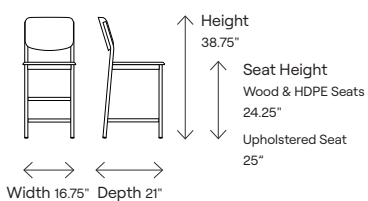

Dimensions:

Model:

- Resto - 101101A**
Resto café chair with white oak seat
- Resto - 101101D**
Resto café chair with 100% recyclable HDPE seat
- Resto - 101101F**
Resto café chair with stained oak seat

Dimensions:

Model:

- Resto - 101201A**
Resto counter stool with white oak seat
- Resto - 101201D**
Resto counter stool with 100% recyclable HDPE seat
- Resto - 101201F**
Resto counter stool with stained oak seat

To Order Specify:

Product Name Product Number Height Or Or Specs Seat Or Or Or

Product Name: Resto, Product Number: 101, Height: 1 (Café), 2 (Counter), or 3 (Bar), Specs: 01 (Armless), Seat: A (White Oak), B (Upholstered), D (HDPE), or F (Stained Oak).

Dimensions	101101A	101101B	101101D	101101F	101201A	101201B	101201D	101201F	101301A	101301B	101301D	101301F
Seat Height	18.25"	19"	18.25"	18.25"	24.25"	25"	24.25"	24.25"	30.25"	31"	30.25"	30.25"
Seat Width	16.75"	16.75"	16.75"	16.75"	16.75"	16.75"	16.75"	16.75"	16.75"	16.75"	16.75"	16.75"
Seat Depth	16.75"	16.75"	16.75"	16.75"	16.75"	16.75"	16.75"	16.75"	16.75"	16.75"	16.75"	16.75"
Seat Pan Angle	0°	0°	0°	0°	0°	0°	0°	0°	0°	0°	0°	0°
Backrest Height	14.5"	13.75"	14.5"	14.5"	14.5"	13.75"	14.5"	14.5"	14.5"	13.75"	14.5"	14.5"
Backrest Width	15"	15"	15"	15"	15"	15"	15"	15"	15"	15"	15"	15"
Backrest to Seat Angle	97.5°	97.5°	97.5°	97.5°	97.5°	97.5°	97.5°	97.5°	97.5°	97.5°	97.5°	97.5°
Backrest Angle	7.5°	7.5°	7.5°	7.5°	7.5°	7.5°	7.5°	7.5°	7.5°	7.5°	7.5°	7.5°
Footrest Height	n/a	n/a	n/a	n/a	6"	6"	6"	6"	12"	12"	12"	12"