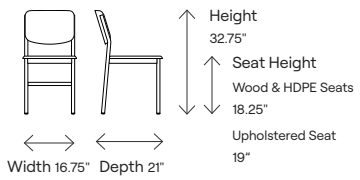

Dimensions:

Model:

- Resto - 101101A**
Resto café chair with white oak seat
- Resto - 101101D**
Resto café chair with 100% recyclable HDPE seat
- Resto - 101101F**
Resto café chair with stained oak seat

Dimensions:

Model:

- Resto - 101201A**
Resto counter stool with white oak seat
- Resto - 101201D**
Resto counter stool with 100% recyclable HDPE seat
- Resto - 101201F**
Resto counter stool with stained oak seat

To Order Specify:

Product Name Product Number Height Or Or Specs Seat Or Or Or

Product Name: Resto, Product Number: 101, Height: 1 (Café), 2 (Counter), or 3 (Bar), Specs: 01 (Armless), Seat: A (White Oak), B (Upholstered), D (HDPE), or F (Stained Oak).

Dimensions	101101A	101101B	101101D	101101F	101201A	101201B	101201D	101201F	101301A	101301B	101301D	101301F
Seat Height	18.25"	19"	18.25"	18.25"	24.25"	25"	24.25"	24.25"	30.25"	31"	30.25"	30.25"
Seat Width	16.75"	16.75"	16.75"	16.75"	16.75"	16.75"	16.75"	16.75"	16.75"	16.75"	16.75"	16.75"
Seat Depth	16.75"	16.75"	16.75"	16.75"	16.75"	16.75"	16.75"	16.75"	16.75"	16.75"	16.75"	16.75"
Seat Pan Angle	0°	0°	0°	0°	0°	0°	0°	0°	0°	0°	0°	0°
Backrest Height	14.5"	13.75"	14.5"	14.5"	14.5"	13.75"	14.5"	14.5"	14.5"	13.75"	14.5"	14.5"
Backrest Width	15"	15"	15"	15"	15"	15"	15"	15"	15"	15"	15"	15"
Backrest to Seat Angle	97.5°	97.5°	97.5°	97.5°	97.5°	97.5°	97.5°	97.5°	97.5°	97.5°	97.5°	97.5°
Backrest Angle	7.5°	7.5°	7.5°	7.5°	7.5°	7.5°	7.5°	7.5°	7.5°	7.5°	7.5°	7.5°
Footrest Height	n/a	n/a	n/a	n/a	6"	6"	6"	6"	12"	12"	12"	12"