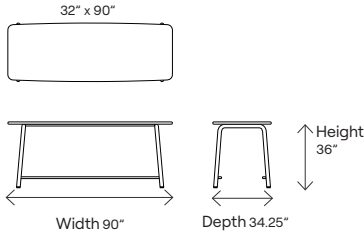

To Order Specify:

Product Name Product Number Height Or Or Specs Or Table Top Or Or

Product Name: Hectic, Product Number: 108, Height: 4 (Café Table), 5 (Counter Table), 6 (Bar Table), Specs: 04 (32" x 66" Rectangle), 05 (32" x 90" Rectangle), Table Top: A (White Oak), E (Laminate), F (Stained Oak)

| Dimensions | 108404A | 108404E | 108404F | 108405A | 108405E | 108405F | 108504A | 108504E | 108405F |
|--------------------------|--------------|--------------|--------------|--------------|--------------|--------------|--------------|--------------|--------------|
| Overall Height | 29" | 29" | 29" | 29" | 29" | 29" | 36" | 36" | 36" |
| Overall Footprint | 34.25" x 66" | 34.25" x 66" | 34.25" x 66" | 34.25" x 90" | 34.25" x 90" | 34.25" x 90" | 34.25" x 66" | 34.25" x 66" | 34.25" x 66" |
| Footrest Height | n/a | n/a | n/a | n/a | n/a | n/a | 6" | 6" | 6" |
| Weight | 52.35 Kg | 59.11 Kg | 52.35 Kg | 64.49 Kg | 73.6 Kg | 64.53 Kg | 56.4 Kg | 63.16 Kg | 56.4 Kg |

Earth Approved:

This product is certified as carbon neutral.

Table Crating NET Upcharge:

32" x 66" = \$100 per table

32" x 90" = \$120 per table

Dimensions:

Model:

Hectic - 108505A
Hectic rectangular 32" x 90" counter table with white oak top