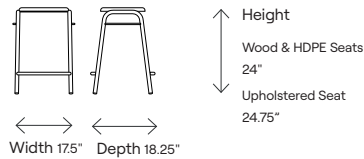

Dimensions:

Model:

Hectic - 108101A
Hectic café stool with white oak seat

Pricing:

| | White Oak | HDPE Outdoor | Stained Oak |
|-------------|-----------|--------------|-------------|
| Seat | 525 | 380 | 600 |

Dimensions:

Model:

Hectic - 108201A
Hectic counter stool with white oak seat

Pricing:

| | White Oak | HDPE Outdoor | Stained Oak |
|-------------|-----------|--------------|-------------|
| Seat | 550 | 405 | 625 |