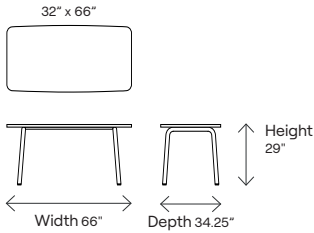

To Order Specify:

Product Name Product Number Height Or Or Specs Seat Or Or Or
 Seat Type Café Counter Bar Bench White Oak Upholstered HDPE Stained Oak
 Frame Finish Quantity

| Dimensions | 108103A | 108103B | 108103D | 108103F | 108203A | 108203B | 108203D | 108203F | 108303A | 108303B | 108303D | 108303F |
|------------------------|---------|---------|---------|---------|---------|---------|---------|---------|---------|---------|---------|---------|
| Seat Height | 18" | 18.75" | 18" | 18" | 24" | 24.75" | 24" | 24" | 30" | 30.75" | 30" | 30" |
| Seat Width | 37.0" | 37.25" | 37.0" | 37.0" | 37.0" | 37.25" | 37.0" | 37.0" | 37.0" | 37.25" | 37.0" | 37.0" |
| Seat Depth | 12.0" | 12.25" | 12.0" | 12.0" | 12.0" | 12.25" | 12.0" | 12.0" | 12.0" | 12.25" | 12.0" | 12.0" |
| Footrest Height | n/a | n/a | n/a | n/a | 6.00" | 6.00" | 6.00" | 6.00" | 12.00" | 12.00" | 12.00" | 12.00" |

Table Crating NET Upcharge:

32" x 66" = \$100 per table

32" x 90" = \$120 per table

Dimensions:

Model:

Hectic - 108404A
Hectic rectangular 32" x 66" café table with white oak top

Hectic - 108404E
Hectic rectangular 32" x 66" café table with laminate top