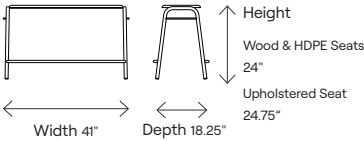

Dimensions:

Model:

Hectic - 108203A
Hectic counter bench with white oak seat

Hectic - 108203D
Hectic counter bench with 100% recyclable HDPE seat

Hectic - 108203F
Hectic counter bench with stained oak seat

Hectic - 108203B
Hectic counter bench with upholstered seat

Pricing:

	White Oak	HDPE Outdoor	Stained Oak
Seat	1165	605	1185

Grade	COM COL	A	B	C	D	E	F	G	H	Yard Sq.ft.
Fabric	670	728	735	744	775	799	818	830	849	0.75
Leather	737	933	984	1069						12.75