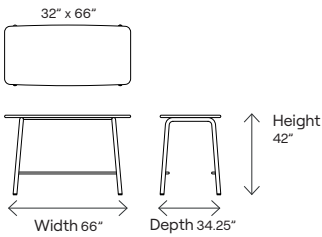

Dimensions:

Model:

Hectic - 108604A
Hectic rectangular 32" x 60" bar table with white oak top

Hectic - 108604E
Hectic rectangular 32" x 60" bar table with laminate top

Hectic - 108604F
Hectic rectangular 32" x 60" bar table with stained oak top

Pricing:

	White Oak	Laminate	Stained Oak
Table Top	5610	4490	5095