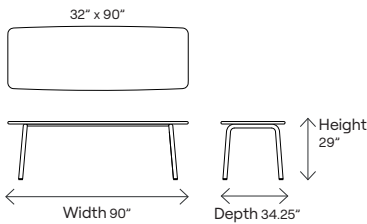

Dimensions:

Model:

Hectic - 108405A
Hectic rectangular 32" x 90" café table with white oak top

Hectic - 108405E
Hectic rectangular 32" x 90" café table with laminate top

Hectic - 108405F
Hectic rectangular 32" x 90" café table with stained oak top

Pricing:

	White Oak	Laminate	Stained Oak
Table Top	5270	4150	4755