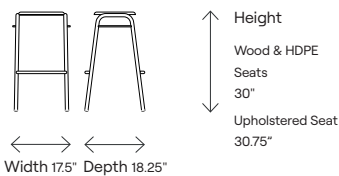

Dimensions:

Model:

Hectic - 108201A
Hectic counter stool with white oak seat

Pricing:

| | White Oak | HDPE Outdoor | Stained Oak |
|-------------|-----------|--------------|-------------|
| Seat | 550 | 405 | 625 |

Dimensions:

Model:

Hectic - 108301A
Hectic bar stool with white oak seat

Pricing:

| | White Oak | HDPE Outdoor | Stained Oak |
|-------------|-----------|--------------|-------------|
| Seat | 560 | 415 | 635 |