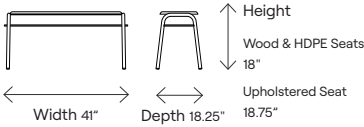

Hectic™

The Designer:

Geof Lilje

*Freight not included in price. See page 3.

Safety First:

This product meets BIFMA product safety and performance standards.

Earth Approved:

This product is certified as carbon neutral.

Dimensions:

Model:

Hectic - 108103A
Hectic café bench with white oak seat

Hectic - 108103D
Hectic café bench with 100% recyclable HDPE seat

Hectic - 108103F
Hectic café bench with stained oak seat

Hectic - 108103B
Hectic café bench with upholstered seat

Pricing:

	White Oak	HDPE Outdoor	Stained Oak
Seat	1110	550	1130

Grade	COM COL	A	B	C	D	E	F	G	H	Yard Sq.ft.
Fabric	615	702	713	726	773	809	837	855	883	0.75
Leather	677	971	1047	1175						12.75