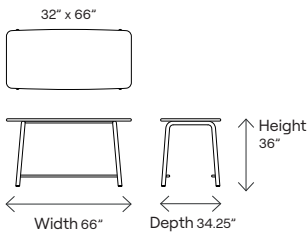

Dimensions:

Model:

Hectic - 108405A
Hectic rectangular 32" x 90" café table with white oak top

Hectic - 108405E
Hectic rectangular 32" x 90" café table with laminate top

Hectic - 108405F
Hectic rectangular 32" x 90" café table with stained oak top

Pricing:

| | White Oak | Laminate | Stained Oak |
|------------------|-----------|----------|-------------|
| Table Top | 5270 | 4150 | 4755 |

Dimensions:

Model:

Hectic - 108504A
Hectic rectangular 32" x 66" counter table with white oak top

To Order Specify:

Product Name Product Number Height Or Or Specs Or Table Top Or Or

Product Name: Hectic, Product Number: 108, Height: 4 (Café Table), 5 (Counter Table), 6 (Bar Table), Specs: 04 (32" x 66" Rectangle), 05 (32" x 90" Rectangle), Table Top: A (White Oak), E (Laminate), F (Stained Oak)

| Dimensions | 108404A | 108404E | 108404F | 108405A | 108405E | 108405F | 108504A | 108504E | 108405F |
|--------------------------|--------------|--------------|--------------|--------------|--------------|--------------|--------------|--------------|--------------|
| Overall Height | 29" | 29" | 29" | 29" | 29" | 29" | 36" | 36" | 36" |
| Overall Footprint | 34.25" x 66" | 34.25" x 66" | 34.25" x 66" | 34.25" x 90" | 34.25" x 90" | 34.25" x 90" | 34.25" x 66" | 34.25" x 66" | 34.25" x 66" |
| Footrest Height | n/a | n/a | n/a | n/a | n/a | n/a | 6" | 6" | 6" |
| Weight | 52.35 Kg | 59.11 Kg | 52.35 Kg | 64.49 Kg | 73.6 Kg | 64.53 Kg | 56.4 Kg | 63.16 Kg | 56.4 Kg |