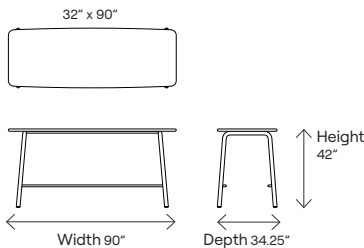

| Dimensions | 108404A | 108404E | 108404F | 108405A | 108405E | 108405F | 108504A | 108504E | 108405F |
|--------------------------|--------------|--------------|--------------|--------------|--------------|--------------|--------------|--------------|--------------|
| Overall Height | 29" | 29" | 29" | 29" | 29" | 29" | 36" | 36" | 36" |
| Overall Footprint | 34.25" x 66" | 34.25" x 66" | 34.25" x 66" | 34.25" x 90" | 34.25" x 90" | 34.25" x 90" | 34.25" x 66" | 34.25" x 66" | 34.25" x 66" |
| Footrest Height | n/a | n/a | n/a | n/a | n/a | n/a | 6" | 6" | 6" |
| Weight | 52.35 Kg | 59.11 Kg | 52.35 Kg | 64.49 Kg | 73.6 Kg | 64.53 Kg | 56.4 Kg | 63.16 Kg | 56.4 Kg |

Dimensions:

Model:

Hectic - 108604A
Hectic rectangular 32" x 60" bar table with white oak top

Hectic - 108604E
Hectic rectangular 32" x 60" bar table with laminate top

Hectic - 108604F
Hectic rectangular 32" x 60" bar table with stained oak top

Pricing:

| | White Oak | Laminate | Stained Oak |
|------------------|-----------|----------|-------------|
| Table Top | 5610 | 4490 | 5095 |

Dimensions:

Model:

Hectic - 108605A
Hectic rectangular 32" x 90" bar table with white oak top