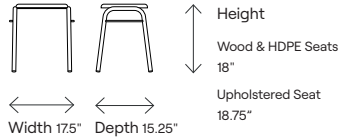

Dimensions:

Model:

Hectic - 108101A
Hectic café stool with white oak seat

Pricing:

| | White Oak | HDPE Outdoor | Stained Oak |
|-------------|-----------|--------------|-------------|
| Seat | 525 | 380 | 600 |