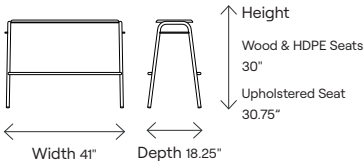

Dimensions:

Model:

Hectic - 108303A
Hectic bar bench with white oak seat

Hectic - 108303D
Hectic bar bench with 100% recyclable HDPE seat

Hectic - 108303F
Hectic bar bench with stained oak seat

Hectic - 108303B
Hectic bar bench with upholstered seat

Pricing:

	White Oak	HDPE Outdoor	Stained Oak
Seat	1185	625	1205

Grade	COM COL	A	B	C	D	E	F	G	H	Yard Sq.ft.
Fabric	690	777	788	801	848	884	912	930	958	0.75
Leather	759	1053	1129	1257						12.75

To Order Specify:

Product Name Product Number Height Or Or Specs Seat Or Or Or
Seat Type Café Counter Bar Bench White Oak Upholstered HDPE Stained Oak
Frame Finish Quantity

Dimensions	108103A	108103B	108103D	108103F	108203A	108203B	108203D	108203F	108303A	108303B	108303D	108303F
Seat Height	18"	18.75"	18"	18"	24"	24.75"	24"	24"	30"	30.75"	30"	30"
Seat Width	37.0"	37.25"	37.0"	37.0"	37.0"	37.25"	37.0"	37.0"	37.0"	37.25"	37.0"	37.0"
Seat Depth	12.0"	12.25"	12.0"	12.0"	12.0"	12.25"	12.0"	12.0"	12.0"	12.25"	12.0"	12.0"
Footrest Height	n/a	n/a	n/a	n/a	6.00"	6.00"	6.00"	6.00"	12.00"	12.00"	12.00"	12.00"

The Goods:

- Seats - Solid oak or 100% recyclable High Density Polyethylene (HDPE)
- Upholstered Seat - Engineered plywood with polyurethane foam
- Frame - Steel
- Standard Glides - Nylon (for indoor and outdoor use)
- Heavy Duty Glides - Steel ($25 LIST upcharge per stool; for indoor and outdoor use)