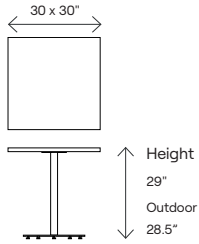

Dimensions:

Model:

- **Funk - 105401A**
  Funk 30" square café table with white oak top
- **Funk - 105401E**
  Funk 30" square café table with laminate top
- **Funk - 105401F**
  Funk 30" square café table with stained oak top
- **Funk - 105401G**
  Funk 30" square café table with outdoor laminate top
  HEADS UP: outdoor laminate table tops come standard with black edgeband

Pricing:

	White Oak	Laminate	Stained Oak	Outdoor Laminate
Table Top	1635	1375	1550	1450

To Order Specify:

Product Name: **Funk**

Product Number: **105**

Table Top Type: **4** (Café Table)

Frame Finish: **00** (Square 24"x 24") Or **01** (Square 30"x 30") Or **02** (Round 24"D) Or **03** (Round 30"D)

Seat: **A** (White Oak) Or **E** (Laminate) Or **F** (Stained Oak) Or **G** (Outdoor Laminate)

Dimensions	105400A	105400E	105400F	105400G	105401A	105401E	105401F	105401G
Overall Height	29"	29"	29"	28.5"	29"	29"	29"	28.5"
Overall Width	24"	24"	24"	24"	30"	30"	30"	30"
Overall Depth	24"	24"	24"	24"	30"	30"	30"	30"
Overall Footprint	33.75" D	33.75" D	33.75" D	33.75" D	42.25" D	42.25" D	42.25" D	42.25" D
Table Top Thickness	1"	1"	1"	n/a	1"	1"	1"	n/a
Outdoor Table Top Thickness	n/a	n/a	n/a	0.5"	n/a	n/a	n/a	0.5"
Weight	28.38 Kg	29.8 Kg	28.38 Kg	29.8 Kg	32.06 Kg	34.26 Kg	32.06 Kg	34.26 Kg

The Goods:

- Base - Steel
- Standard Glides - Steel, Nylon for indoor and outdoor use)
- Indoor Table Top - 1" thick white oak, stained oak or laminate
- Outdoor Table Top - 1/2" thick high pressure laminate