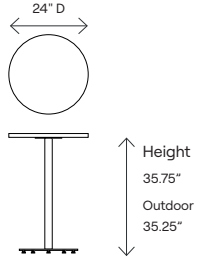

The Designer:

Geof Lilge

*Freight not included in price. See page 3.

Safety First:

This product meets BIFMA product safety and performance standards.

Earth Approved:

This product is certified as carbon neutral.

Dimensions:

Model:

- **Funk - 105502A**
  Funk 24" round counter table with white oak top
- **Funk - 105502E**
  Funk 24" round counter table with laminate top
- **Funk - 105502F**
  Funk 24" round counter table with stained oak top
- **Funk - 105502G**
  Funk 24" round counter table with outdoor laminate top
  HEADS UP: outdoor laminate table tops come standard with black edgeband

Pricing:

	White Oak	Laminate	Stained Oak	Outdoor Laminate
Table Top	1645	1405	1570	1440