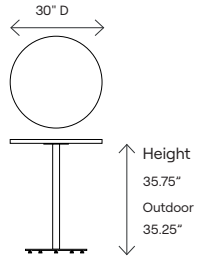

Dimensions:

Model:

- **Funk - 105503A**
  Funk 30" round counter table with white oak top
- **Funk - 105503E**
  Funk 30" round counter table with laminate top
- **Funk - 105503F**
  Funk 30" round counter table with stained oak top
- **Funk - 105503G**
  Funk 30" round counter table with outdoor laminate top
  HEADS UP: outdoor laminate table tops come standard with black edgeband

Pricing:

	White Oak	Laminate	Stained Oak	Outdoor Laminate
Table Top	1945	1680	1855	1755

To Order Specify:

Product Name: **Funk**

Product Number: **105**

Table Top Type: **5**

Frame Finish: **00** Or **01** Or **02** Or **03**

Quantity: _____

Height: **5**

Specs: **00** Or **01** Or **02** Or **03**

Seat: **A** Or **E** Or **F** Or **G**

Counter Table: **5**

Square 24"x 24": **00**

Square 30"x 30": **01**

Round 24"D: **02**

Round 30"D: **03**

White Oak: **A**

Laminate: **E**

Stained Oak: **F**

Outdoor Laminate: **G**

Dimensions	105502A	105502E	105502F	105502G	105503A	105503E	105503F	105503G
Overall Height	35.75"	35.75"	35.75"	35.25"	35.75"	35.75"	35.75"	35.25"
Overall Width	24" D	24" D	24" D	24" D	30" D	30" D	30" D	30" D
Overall Depth	24" D	24" D	24" D	24" D	30" D	30" D	30" D	30" D
Overall Footprint	24" D	24" D	24" D	24" D	30" D	30" D	30" D	30" D
Table Top Thickness	1"	1"	1"	n/a	1"	1"	1"	n/a
Outdoor Table Top Thickness	n/a	n/a	n/a	0.5"	n/a	n/a	n/a	0.5"
Weight	25.9 Kg	22.7 Kg	25.9 Kg	22.7 Kg	35.4 Kg	32.7 Kg	35.4 Kg	32.7 Kg

The Goods:

- Base - Steel
- Standard Glides - Steel, Nylon for indoor and outdoor use)
- Indoor Table Top - 1" thick white oak, stained oak or laminate
- Outdoor Table Top - 1/2" thick high pressure laminate