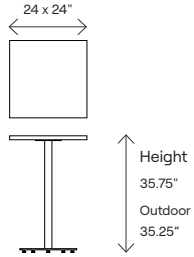

Dimensions:

Model:

- **Funk - 105500A**
  Funk 24" square counter table with white oak top
- **Funk - 105500E**
  Funk 24" square counter table with laminate top
- **Funk - 105500F**
  Funk 24" square counter table with stained oak top
- **Funk - 105500G**
  Funk 24" square counter table with outdoor laminate top
  HEADS UP: outdoor laminate table tops come standard with black edgeband

Pricing:

	White Oak	Laminate	Stained Oak	Outdoor Laminate
Table Top	1645	1405	1570	1440