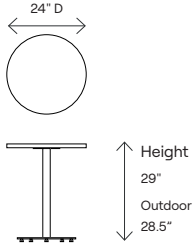

The Designer:

Geof Lilge

*Freight not included in price. See page 3.

Safety First:

This product meets BIFMA product safety and performance standards.

Earth Approved:

This product is certified as carbon neutral.

Dimensions:

Model:

Funk - 105402A
Funk 24" round café table with white oak top

Funk - 105402E
Funk 24" round café table with laminate top

Pricing:

	White Oak	Laminate	Stained Oak	Outdoor Laminate
Table Top	1495	1250	1415	1285

Funk - 105402F
Funk 24" round café table with stained oak top

Funk - 105402G
Funk 24" round café table with outdoor laminate top

HEADS UP: outdoor laminate table tops come standard with black edgeband