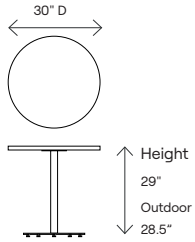

Dimensions:

Model:

Funk - 105403A
Funk 30" round café table with white oak top

Funk - 105403E
Funk 30" round café table with laminate top

Pricing:

	White Oak	Laminate	Stained Oak	Outdoor Laminate
Table Top	1635	1375	1550	1450

Funk - 105403F
Funk 30" round café table with stained oak top

Funk - 105403G
Funk 30" round café table with outdoor laminate top

HEADS UP: outdoor laminate table tops come standard with black edgeband

To Order Specify:

Product Name: **Funk**

Product Number: **105**

Table Top Type: **4** (Café Table)

Frame Finish: **00** (Square 24" x 24") Or **01** (Square 30" x 30") Or **02** (Round 24" D) Or **03** (Round 30" D)

Seat: **A** (White Oak) Or **E** (Laminate) Or **F** (Stained Oak) Or **G** (Outdoor Laminate)

Dimensions	105402A	105402E	105402F	105402G	105403A	105403E	105403F	105403G
Overall Height	29"	29"	29"	28.5"	29"	29"	29"	28.5"
Overall Width	24" D	24" D	24" D	24" D	30" D	30" D	30" D	30" D
Overall Depth	24" D	24" D	24" D	24" D	30" D	30" D	30" D	30" D
Overall Footprint	24" D	24" D	24" D	24" D	30" D	30" D	30" D	30" D
Table Top Thickness	1"	1"	1"	n/a	1"	1"	1"	n/a
Outdoor Table Top Thickness	n/a	n/a	n/a	0.5"	n/a	n/a	n/a	0.5"
Weight	26.98 Kg	28.1 Kg	32.06 Kg	28.1 Kg	29.88 Kg	31.59 Kg	32.06 Kg	31.58 Kg

The Goods:

- Base - Steel
- Standard Glides - Steel, Nylon for indoor and outdoor use)
- Indoor Table Top - 1" thick white oak, stained oak or laminate
- Outdoor Table Top - 1/2" thick high pressure laminate