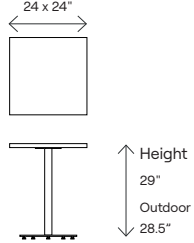

Dimensions:

Model:

- **Funk - 105400A**
  Funk 24" square café table with white oak top
- **Funk - 105400E**
  Funk 24" square café table with laminate top
- **Funk - 105400F**
  Funk 24" square café table with stained oak top
- **Funk - 105400G**
  Funk 24" square café table with outdoor laminate top
  HEADS UP: outdoor laminate table tops come standard with black edgeband

Pricing:

	White Oak	Laminate	Stained Oak	Outdoor Laminate
Table Top	1495	1250	1415	1285