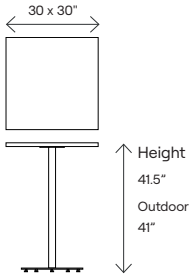

Dimensions:

Model:

Funk - 105601A
Funk 30" square bar table with white oak top

Funk - 105601E
Funk 30" square bar table with laminate top

Funk - 105601F
Funk 30" square bar table with stained oak top

Funk - 105601G
Funk 30" square bar table with outdoor laminate top

HEADS UP: outdoor laminate table tops come standard with black edgeband

Pricing:

	White Oak	Laminate	Stained Oak	Outdoor Laminate
Table Top	1975	1715	1890	1790

To Order Specify:

Product Name: **Funk**

Product Number: **105**

Table Top Type: **6** (Bar Table)

Frame Finish: **00** (Square 24"x 24") Or **01** (Square 30"x 30") Or **02** (Round 24"D) Or **03** (Round 30"D)

Seat: **A** (White Oak) Or **E** (Laminate) Or **F** (Stained Oak) Or **G** (Outdoor Laminate)

Dimensions	105600A	105600E	105600F	105600G	105601A	105601E	105601F	105601G
Overall Height	41.5"	41.5"	41.5"	41"	41.5"	41.5"	41.5"	41"
Overall Width	24"	24"	24"	24"	30"	30"	30"	30"
Overall Depth	24"	24"	24"	24"	30"	30"	30"	30"
Overall Footprint	33.75" D	33.75" D	33.75" D	33.75" D	42.25" D	42.25" D	42.25" D	42.25" D
Table Top Thickness	1"	1"	1"	n/a	1"	1"	1"	n/a
Outdoor Table Top Thickness	n/a	n/a	n/a	0.5"	n/a	n/a	n/a	0.5"
Weight	28.12 Kg	24.5 Kg	28.12 Kg	24.5 Kg	39.91 Kg	33.11 Kg	39.91 Kg	33.11 Kg

The Goods:

- Base - Steel
- Standard Glides - Steel, Nylon for indoor and outdoor use)
- Indoor Table Top - 1" thick white oak, stained oak or laminate
- Outdoor Table Top - 1/2" thick high pressure laminate