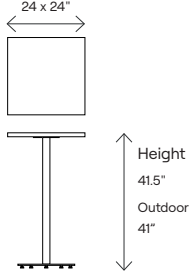

Dimensions:

Model:

Funk - 105600A
Funk 24" square bar table with white oak top

Funk - 105600E
Funk 24" square bar table with laminate top

Funk - 105600F
Funk 24" square bar table with stained oak top

Funk - 105600G
Funk 24" square bar table with outdoor laminate top

HEADS UP: outdoor laminate table tops come standard with black edgeband

Pricing:

	White Oak	Laminate	Stained Oak	Outdoor Laminate
Table Top	1670	1425	1590	1460