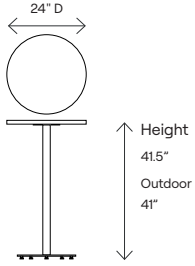

The Designer:

Geof Lilge

*Freight not included in price. See page 3.

Safety First:

This product meets BIFMA product safety and performance standards.

Earth Approved:

This product is certified as carbon neutral.

Dimensions:

Model:

Funk - 105602A
Funk 24" round bar table with white oak top

Funk - 105602E
Funk 24" round bar table with laminate top

Pricing:

	White Oak	Laminate	Stained Oak	Outdoor Laminate
Table Top	1670	1425	1590	1460

Funk - 105602F
Funk 24" round bar table with stained oak top

Funk - 105602G
Funk 24" round bar table with outdoor laminate top

HEADS UP: outdoor laminate table tops come standard with black edgeband