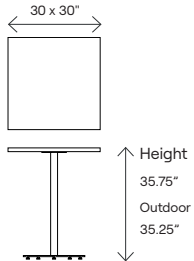

Dimensions:

Model:

- **Funk - 105501A**
  Funk 30" square counter table with white oak top
- **Funk - 105501E**
  Funk 30" square counter table with laminate top
- **Funk - 105501F**
  Funk 30" square counter table with stained oak top
- **Funk - 105501G**
  Funk 30" square counter table with outdoor laminate top
  HEADS UP: outdoor laminate table tops come standard with black edgeband

Pricing:

	White Oak	Laminate	Stained Oak	Outdoor Laminate
Table Top	1945	1680	1855	1755

To Order Specify:

Product Name: **Funk** | Product Number: **105** | Height: **5** | Specs: **00** Or **01** Or **02** Or **03** | Seat: **A** Or **E** Or **F** Or **G**

Counter Table | Square 24"x 24" | Square 30"x 30" | Round 24"D | Round 30"D | White Oak | Laminate | Stained Oak | Outdoor Laminate

Dimensions	105500A	105500E	105500F	105500G	105501A	105501E	105501F	105501G
Overall Height	35.75"	35.75"	35.75"	35.25"	35.75"	35.75"	35.75"	35.25"
Overall Width	24"	24"	24"	24"	30"	30"	30"	30"
Overall Depth	24"	24"	24"	24"	30"	30"	30"	30"
Overall Footprint	33.75" D	33.75" D	33.75" D	33.75" D	42.25" D	42.25" D	42.25" D	42.25" D
Table Top Thickness	1"	1"	1"	n/a	1"	1"	1"	n/a
Outdoor Table Top Thickness	n/a	n/a	n/a	0.5"	n/a	n/a	n/a	0.5"
Weight	28.12 Kg	24.5 Kg	28.12 Kg	24.5 Kg	39.91 Kg	33.11 Kg	39.91 Kg	33.11 Kg

The Goods:

- Base - Steel
- Standard Glides - Steel, Nylon for indoor and outdoor use)
- Indoor Table Top - 1" thick white oak, stained oak or laminate
- Outdoor Table Top - 1/2" thick high pressure laminate