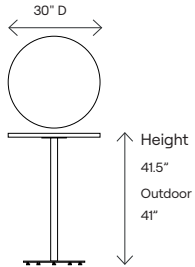

Dimensions:

Model:

Funk - 105603A
Funk 30" round bar table with white oak top

Funk - 105603E
Funk 30" round bar table with laminate top

Pricing:

	White Oak	Laminate	Stained Oak	Outdoor Laminate
Table Top	1975	1715	1890	1790

Funk - 105603F
Funk 30" round bar table with stained oak top

Funk - 105603G
Funk 30" round bar table with outdoor laminate top

HEADS UP: outdoor laminate table tops come standard with black edgeband

To Order Specify:

Product Name: **Funk**

Product Number: **105**

Table Top Type: **6**

Frame Finish: **00** Or **01** Or **02** Or **03**

Quantity: _____

Height: **6** (Bar Table)

Specs: **00** (Square 24"x 24") Or **01** (Square 30"x 30") Or **02** (Round 24"D) Or **03** (Round 30"D)

Seat: **A** (White Oak) Or **E** (Laminate) Or **F** (Stained Oak) Or **G** (Outdoor Laminate)

Dimensions	105602A	105602E	105602F	105602G	105603A	105603E	105603F	105603G
Overall Height	41.5"	41.5"	41.5"	41"	41.5"	41.5"	41.5"	41"
Overall Width	24" D	24" D	24" D	24" D	30" D	30" D	30" D	30" D
Overall Depth	24" D	24" D	24" D	24" D	30" D	30" D	30" D	30" D
Overall Footprint	24" D	24" D	24" D	24" D	30" D	30" D	30" D	30" D
Table Top Thickness	1"	1"	1"	n/a	1"	1"	1"	n/a
Outdoor Table Top Thickness	n/a	n/a	n/a	0.5"	n/a	n/a	n/a	0.5"
Weight	25.85 Kg	22.7 Kg	25.85 Kg	22.7 Kg	35.4 Kg	32.7 Kg	35.4 Kg	32.7 Kg

The Goods:

- Base - Steel
- Standard Glides - Steel, Nylon for indoor and outdoor use)
- Indoor Table Top - 1" thick white oak, stained oak or laminate
- Outdoor Table Top - 1/2" thick high pressure laminate