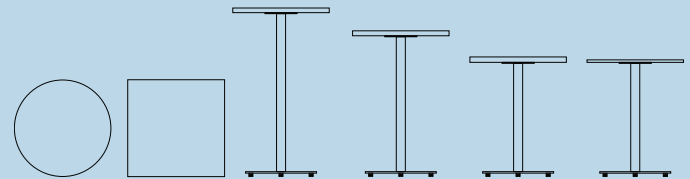

Spill all the non-fat, no foam, extra hot, half-sweet, cinnamon sprinkled, almond milk lattes you want. Funk® can take it. And look real good doing it. Square, round, big and small, this table comes in all sorts of shapes and sizes, making it ideal for all sorts of establishments.

Height Options	Café, Counter & Bar
Table Top Options	Square 24 & 30", Round 24 & 30" Laminate, White Oak & Stained Oak (1"), Trespa Outdoor Laminate (1/2")
Location	Indoor & Outdoor Options
Design	Geof Lilge
Earth Approved	Carbon Neutral