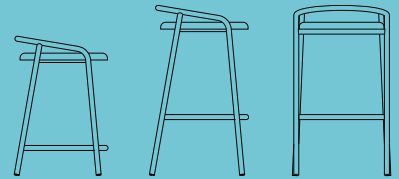

A stool with a handle. Handy. Bender is light, and super easy to move around. It's perfect for last-minute rearrangers (you know who you are). You can drag it, lift it, shift it, and re-shift it without breaking a sweat.

Height Options	Counter & Bar
Seat Options	White Oak, Stained Oak, Upholstered & 100% Recyclable HDPE
Location	Indoor & Outdoor Options
Design	Geof Lilge
Earth Approved	Carbon Neutral