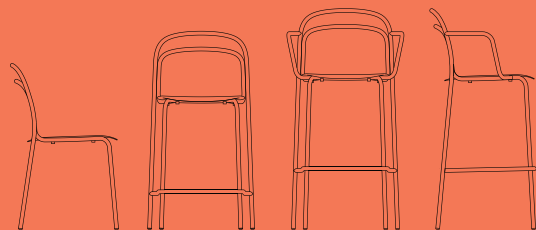

Height Options	Café, Counter & Bar
Seat Options	White Oak, Stained Oak, Upholstered & 100% Recyclable HDPE
Location	Indoor & Outdoor Options
Design	Geof Lilge
Earth Approved	Carbon Neutral

With a seat that swivels a full 360°, Spinni is a playful twist on the practical drafting stool. Take one spin and you'll feel like a kid again – minus the strict bedtimes and constant dirt on your face. It's supportive, stylish, and takes sitting to a whole new level.

Height Options	Counter & Bar
Seat Options	Upholstered
Location	Indoor
Design	Thom Fougere
Earth Approved	Carbon Neutral

“Here, kitty kitty.” Catty® is inspired by the classic lion tamer chair, but with a look that makes you feel like it’s barely there. Ultra-light, and ultra-stackable, it’s the spectacularly discreet seat you never knew you wanted. Until now.

Height Options	Café (Stackable), Counter & Bar (Armless Stackable)
Seat Options	Steel, White Oak & Stained Oak Arm & Armless
Location	Indoor & Outdoor Options
Design	EOOS
Earth Approved	Carbon Neutral