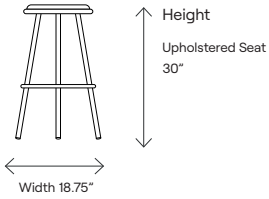

Dimensions:

Model:

Daytrip - 109201B
Daytrip counter stool with upholstered seat

Pricing:

Grade	COM COL	A	B	C	D	E	F	G	H	Yard Sq.ft.
Fabric	485	572	583	596	643	679	707	725	753	0.75
Leather	534	828	904	1032						12.75

Dimensions:

Model:

Daytrip - 109301B
Daytrip bar stool with upholstered seat

Pricing:

Grade	COM COL	A	B	C	D	E	F	G	H	Yard Sq.ft.
Fabric	505	592	603	616	663	699	727	745	773	0.75
Leather	556	850	926	1054						12.75

To Order Specify:

Product Name	Daytrip	Product Number	109	Height	2	Or	3	Specs	01	Seat	B
Frame Finish		Quantity		Counter		Bar		Armless		Upholstered	

Dimensions	109201B	109301B
Seat Height	24"	30"
Seat Width	13.5"	13.5"
Seat Depth	13.5"	13.5"
Footrest Height	6"	12"