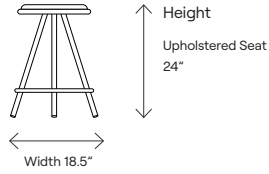

Dimensions:

Model:

Daytrip - 109201B
Daytrip counter stool with upholstered seat

Pricing:

Grade	COM COL	A	B	C	D	E	F	G	H	Yard Sq.ft.
Fabric	485	572	583	596	643	679	707	725	753	0.75
Leather	534	828	904	1032						12.75

Dimensions:

Model:

Daytrip - 109301B
Daytrip bar stool with upholstered seat

Pricing:

Grade	COM COL	A	B	C	D	E	F	G	H	Yard Sq.ft.
Fabric	505	592	603	616	663	699	727	745	773	0.75
Leather	556	850	926	1054						12.75

To Order Specify:

Product Name	Daytrip	Product Number	109	Height	2	Or	3	Specs	01	Seat	B
Frame Finish		Quantity		Counter		Bar		Armless		Upholstered	

Dimensions	109201B	109301B
Seat Height	24"	30"
Seat Width	13.5"	13.5"
Seat Depth	13.5"	13.5"
Footrest Height	6"	12"